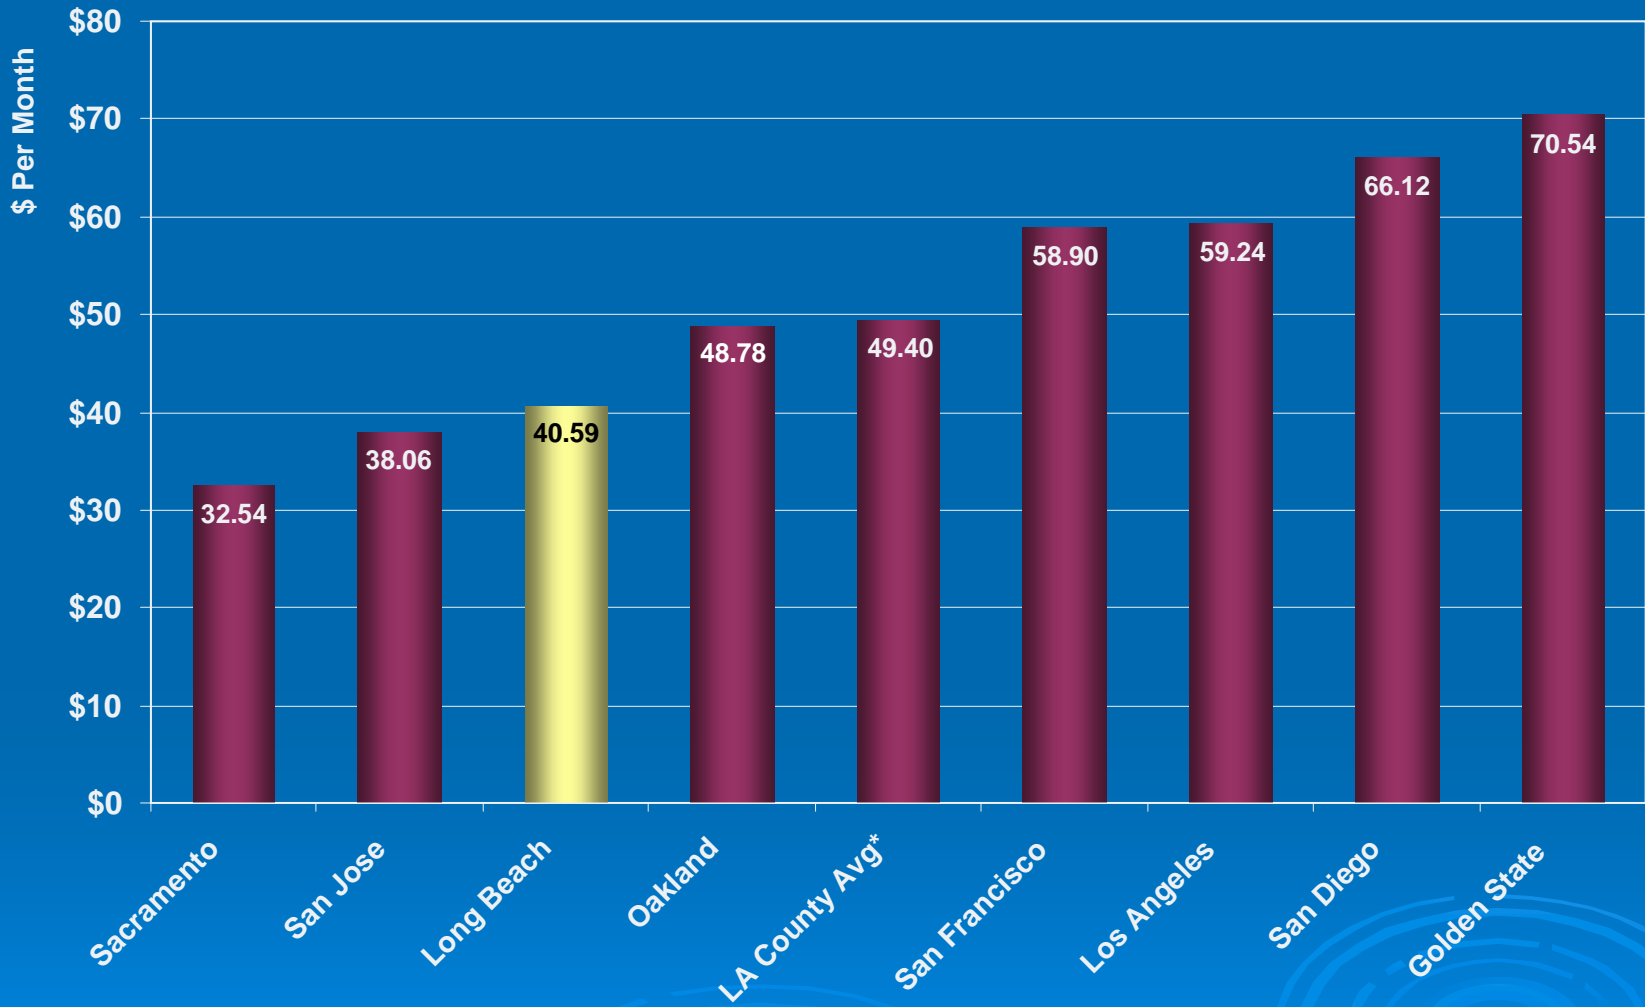

# Water Rate Comparison

Source: Black and Veatch Rate Study,  
5/2011

\* Includes Pasadena, Pomona, Los Angeles,  
Glendale, Inglewood and Golden State