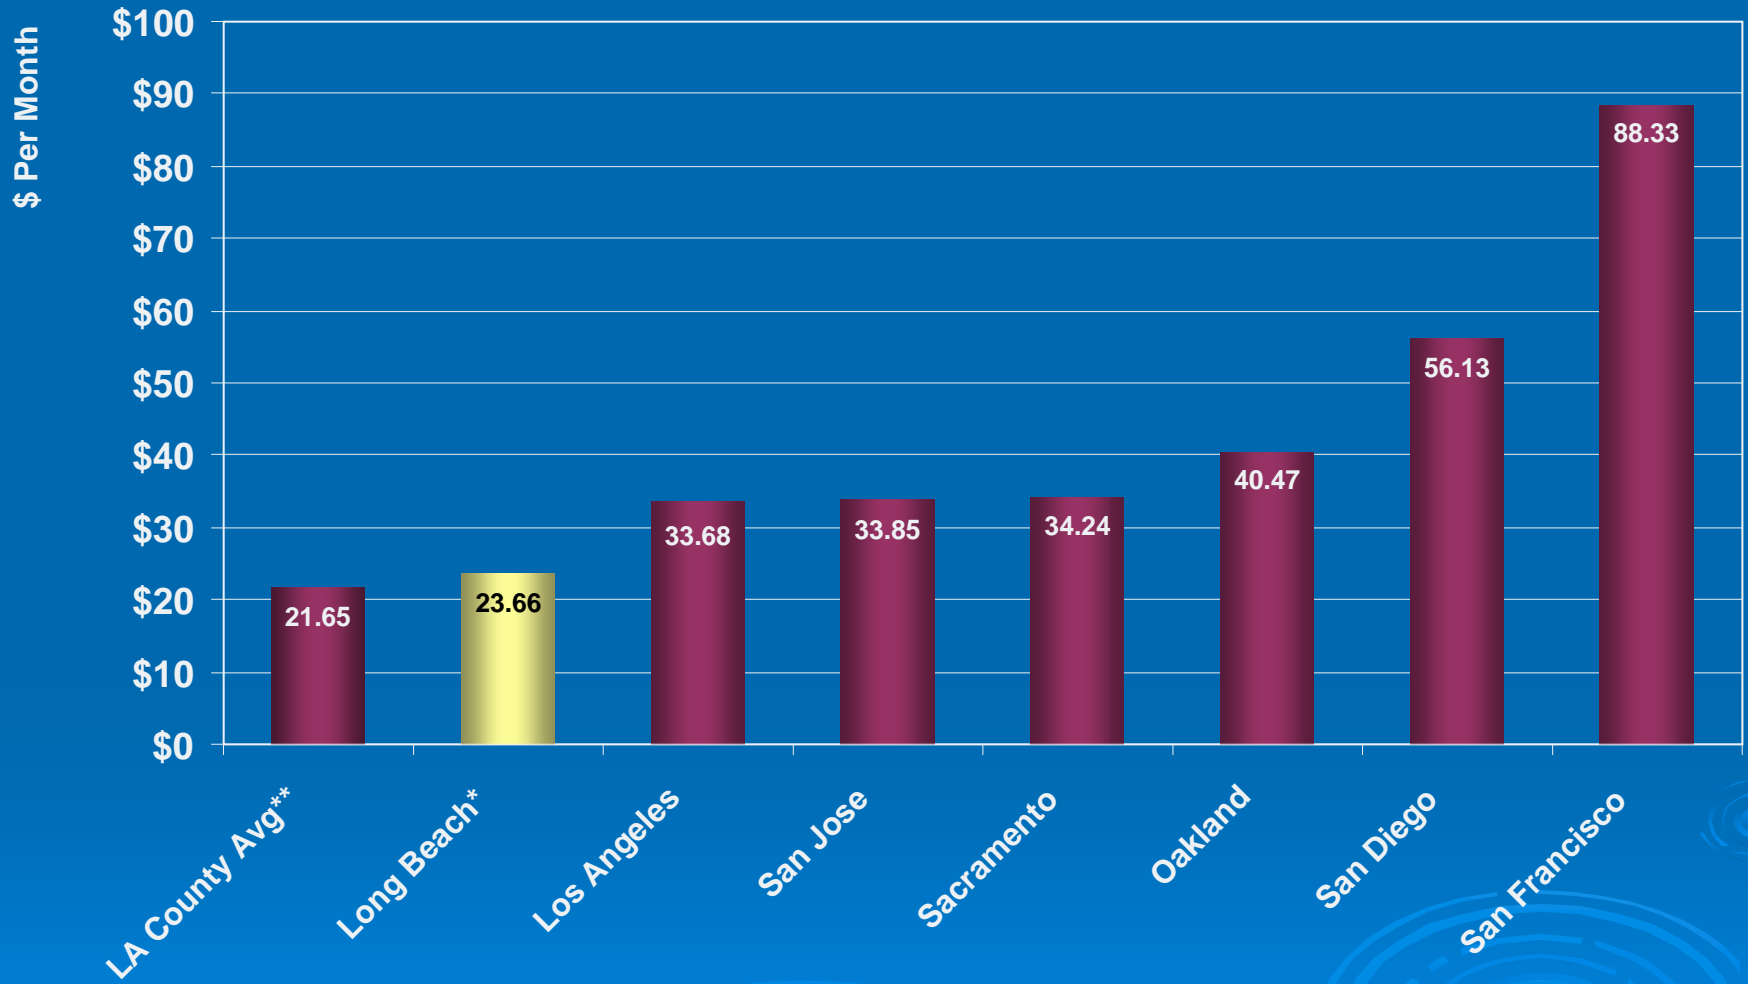

Sewer Rate Comparison

Source: Black and Veatch Rate Study,
5/2011

* Includes LA County Sanitation Districts Charges of \$12.70

** Includes Pomona, Los Angeles, Glendale, Inglewood