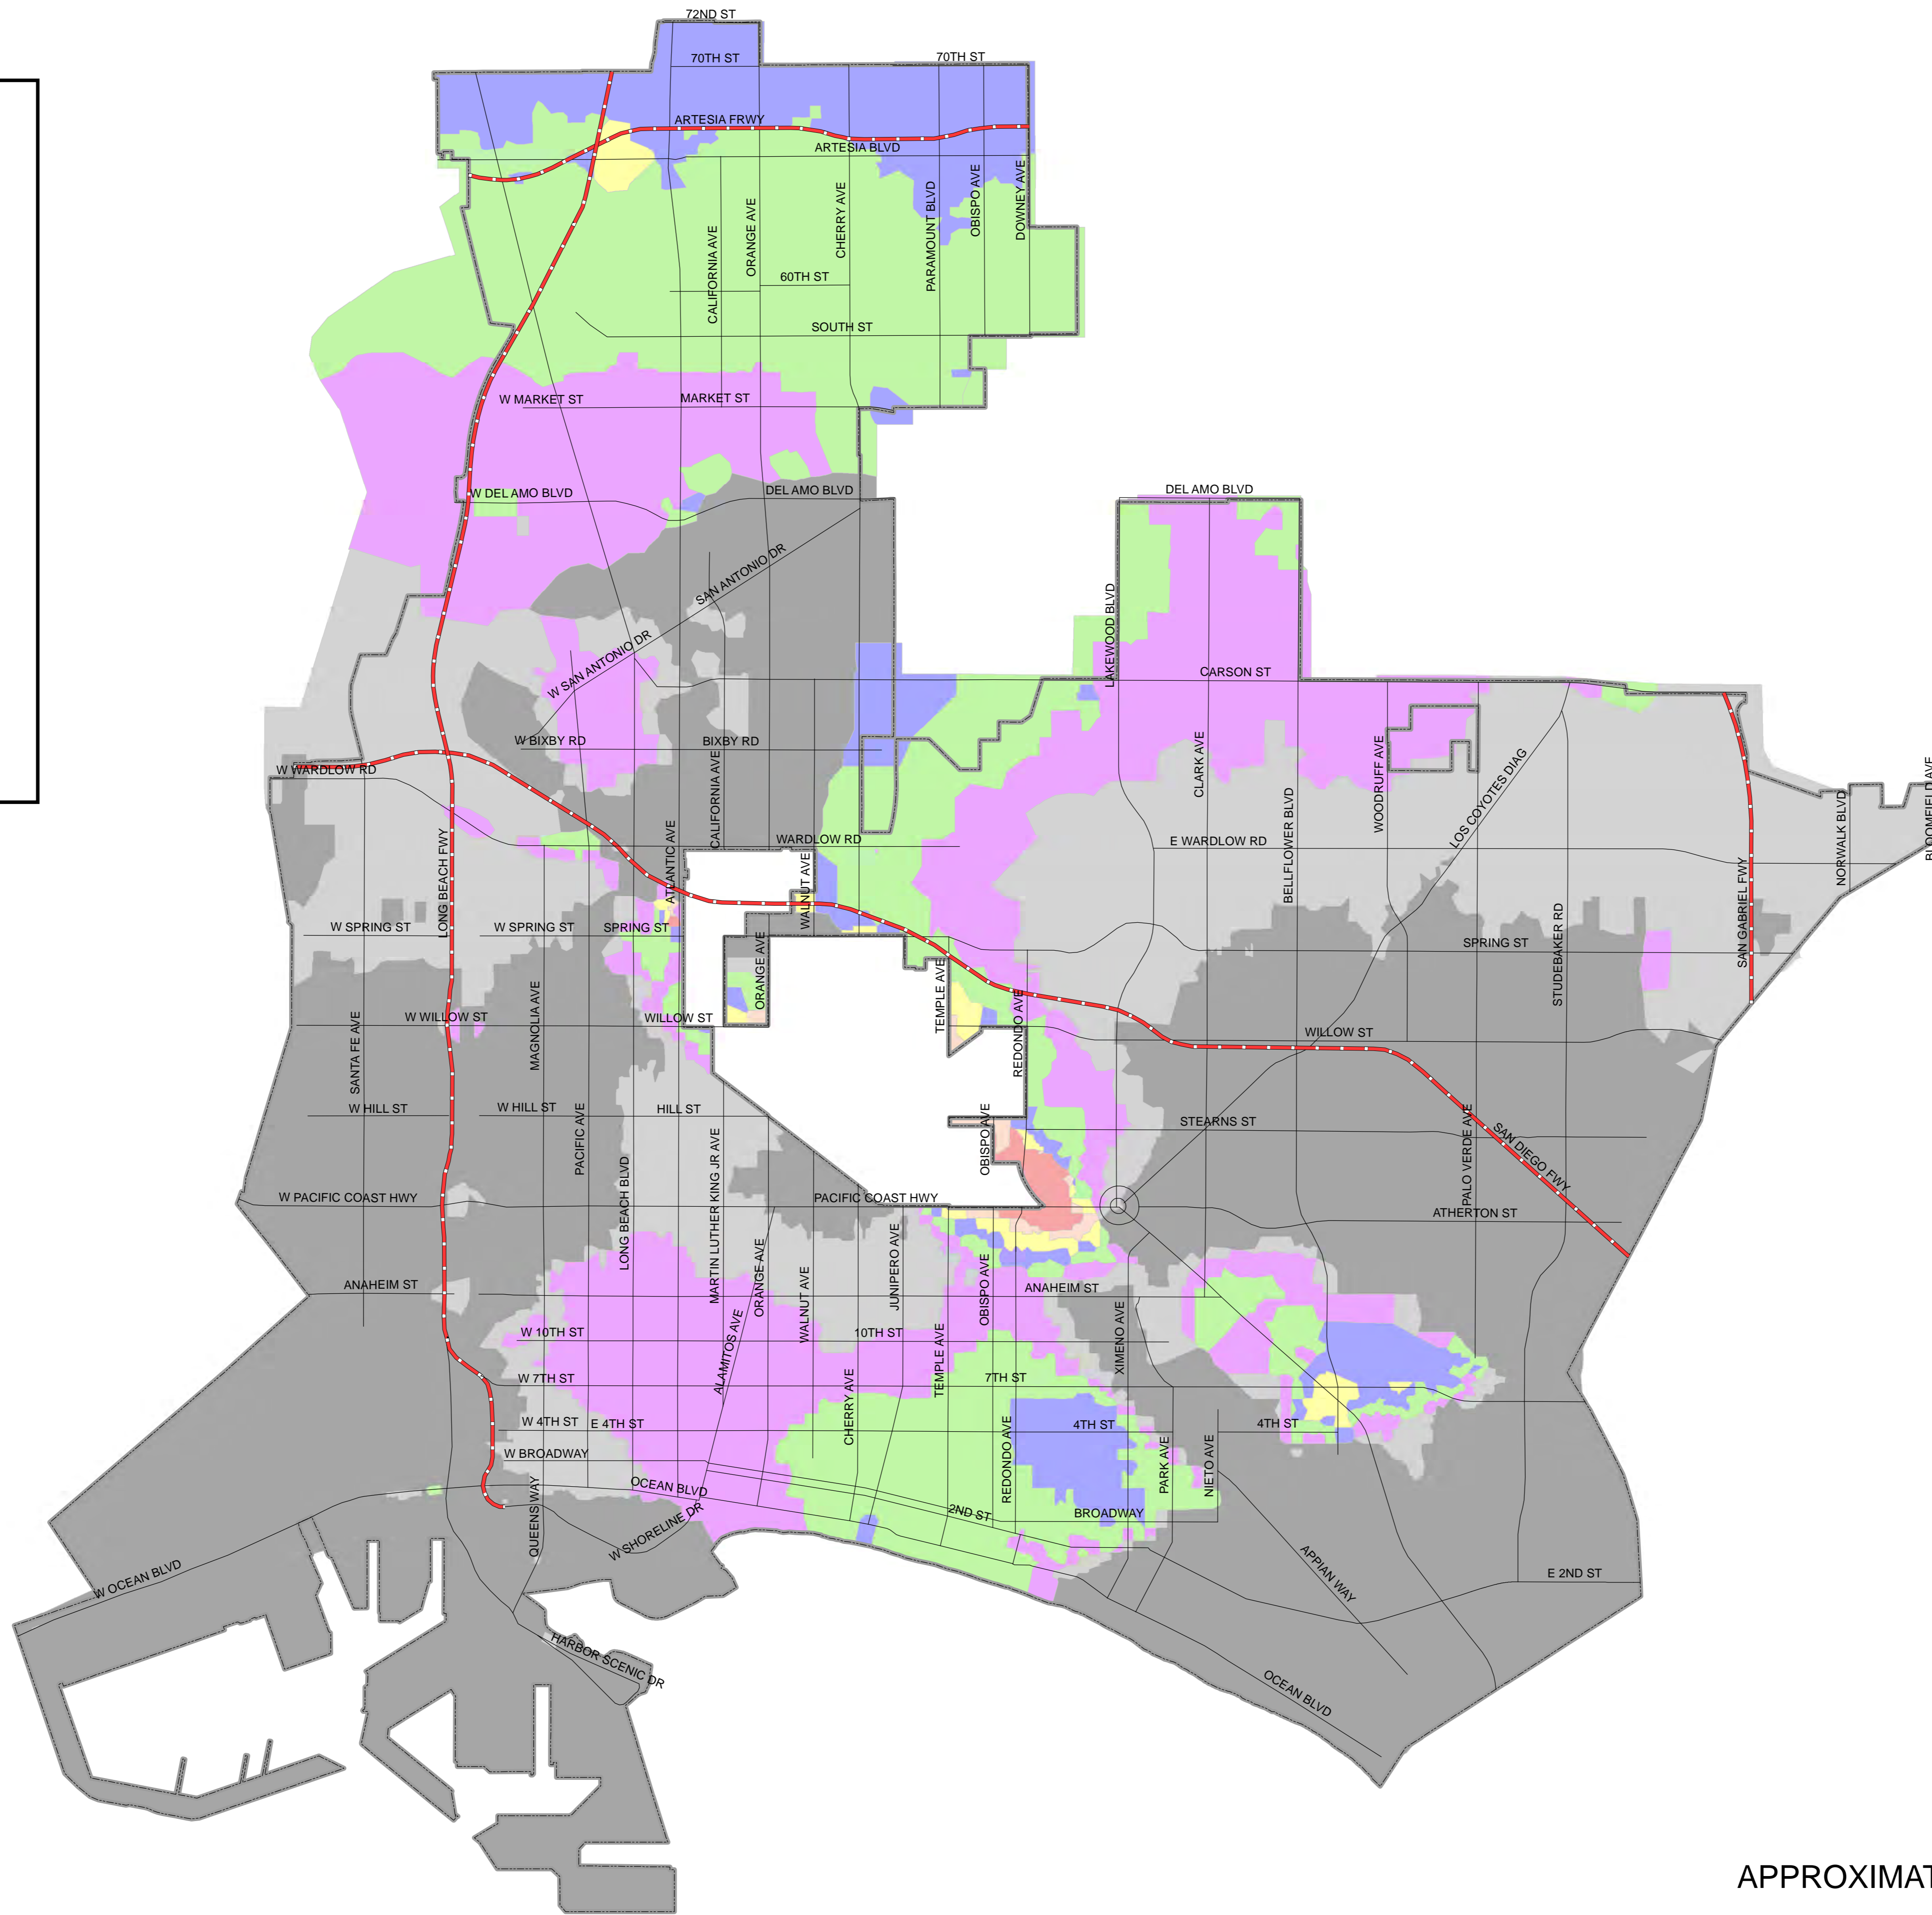

Legend

Pressure Distribution Class

- 1 -- 20.01 - 40.00 psi
- 2 -- 40.01 - 45.00 psi
- 3 -- 45.01 - 50.00 psi
- 4 -- 50.01 - 55.00 psi
- 5 -- 55.01 - 60.00 psi
- 6 -- 60.01 - 65.00 psi
- 7 -- 65.01 - 70.00 psi
- 8 -- 70.01 - 80.00 psi

* ALL MEASUREMENTS ARE APPROXIMATE AND MAY VARY BY LOCATION

APPROXIMATE WATER SYSTEM PRESSURE