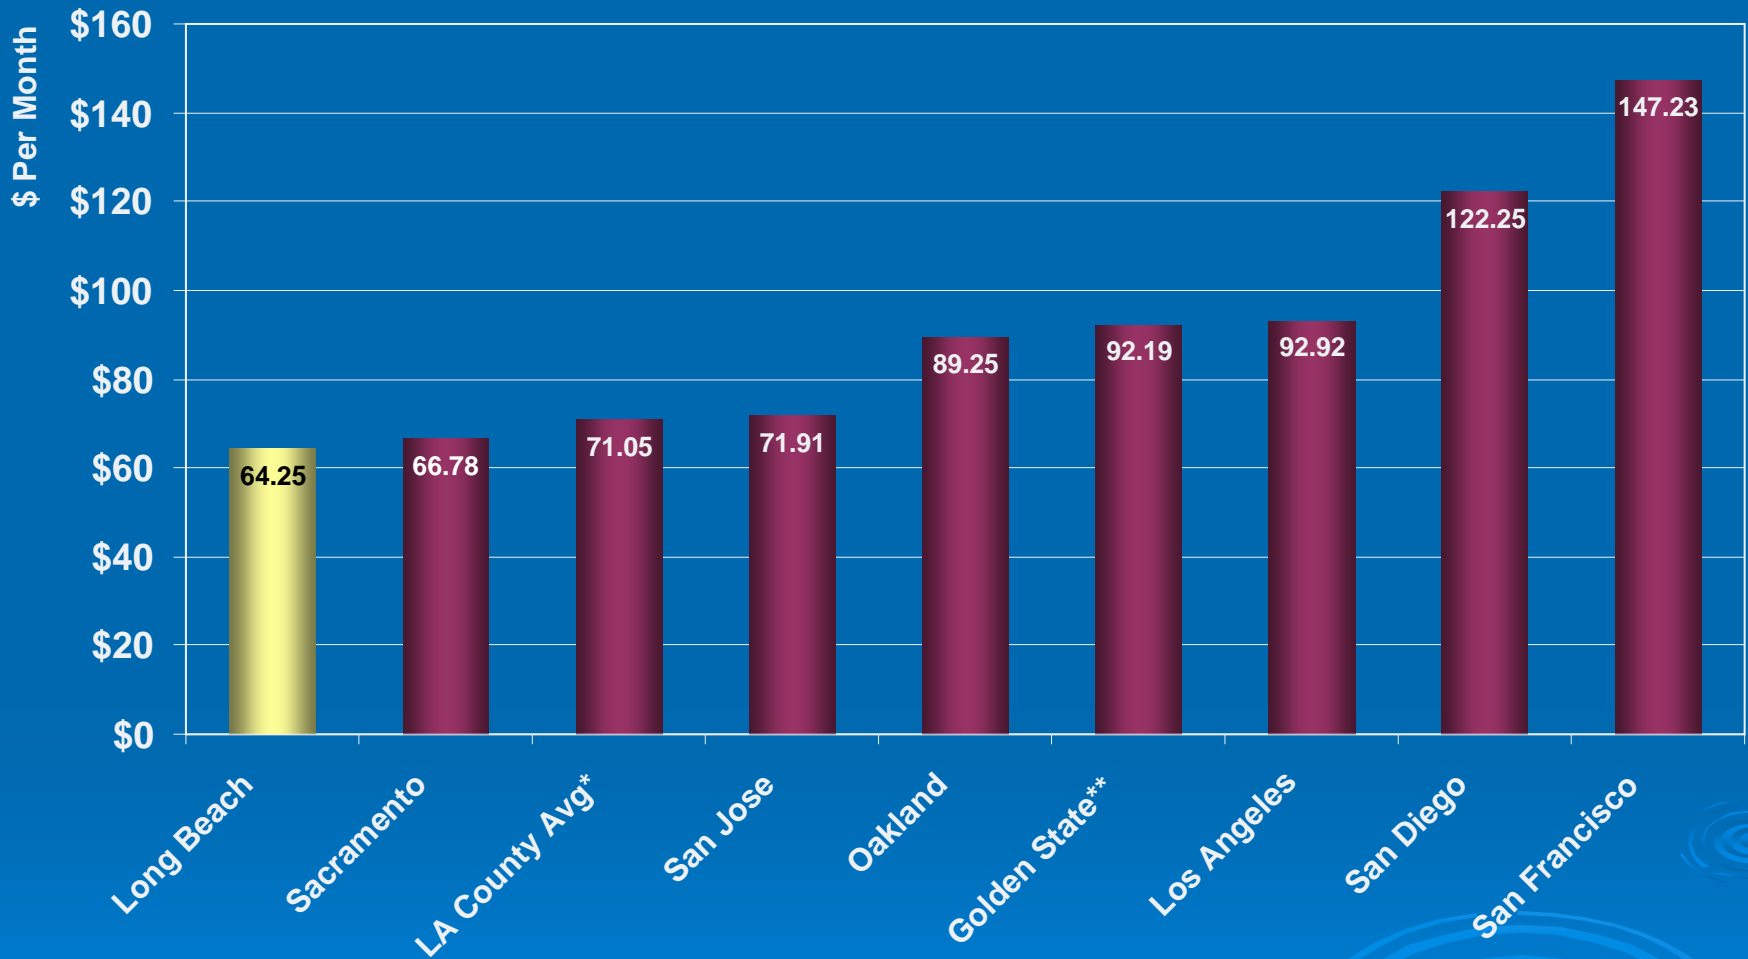

Combined Rate Comparison

Source: Black and Veatch Rate Study,
5/2011

• Includes Pasadena, Pomona, Los Angeles,
Glendale, Inglewood and Golden State

** Combined Golden State Water & LB Sewer Rates