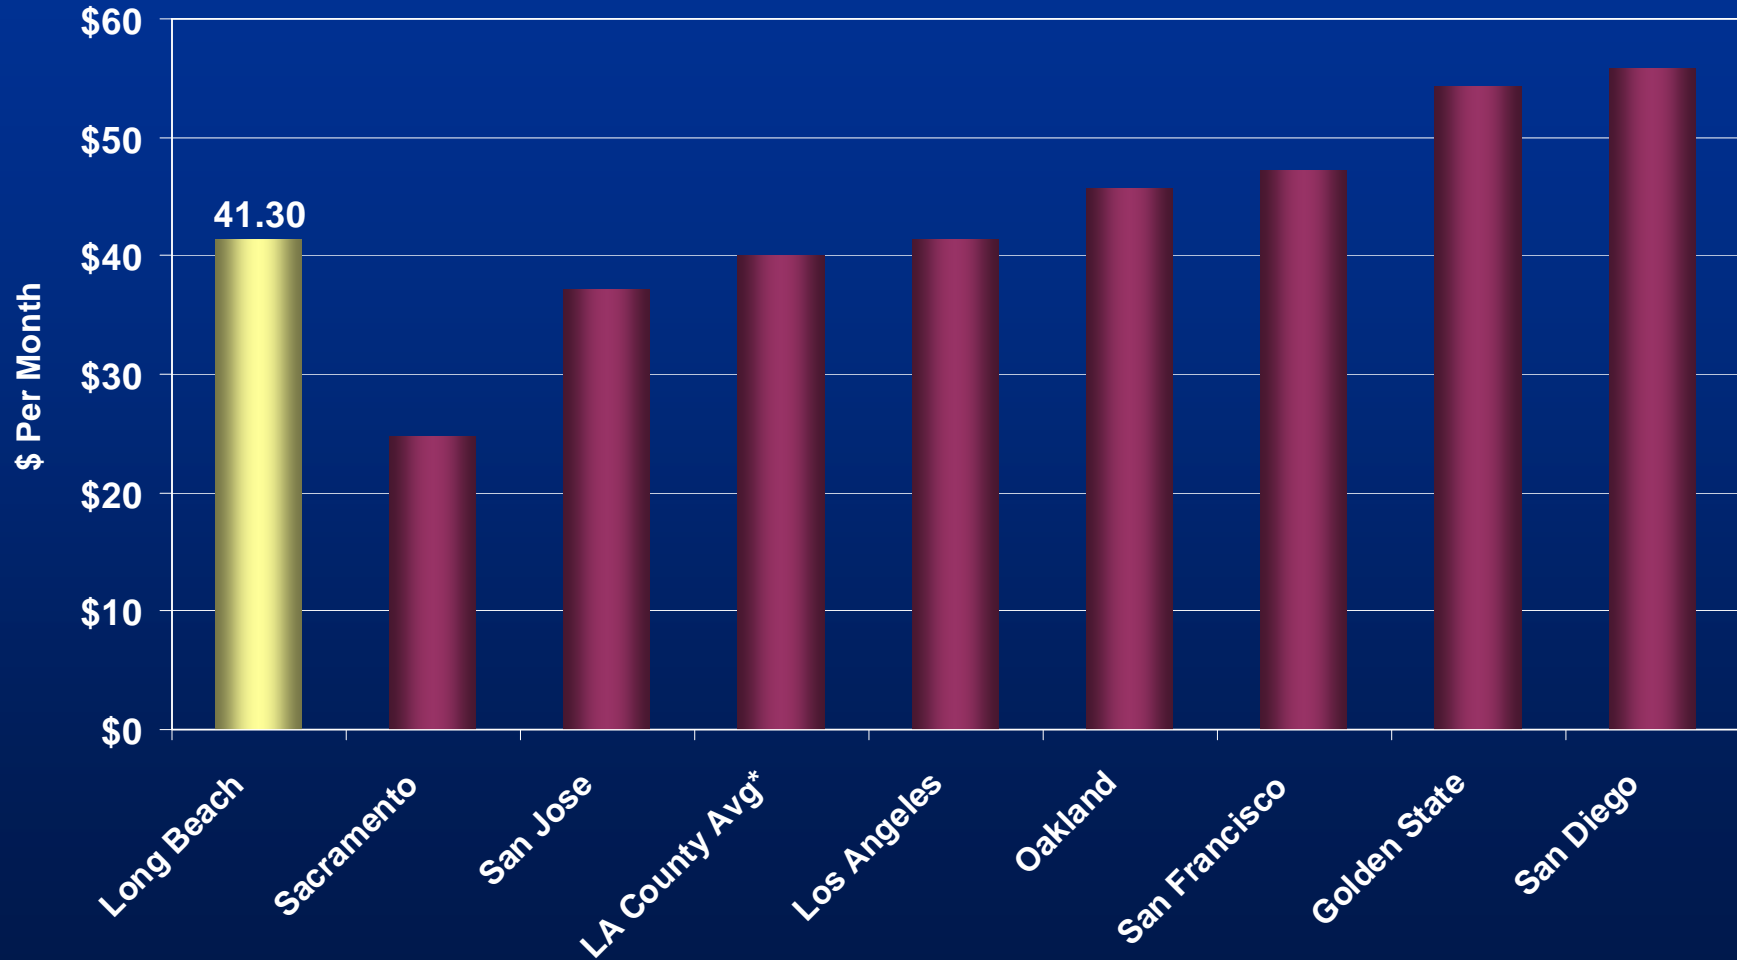

California Water Rate Comparison

Average Monthly

As of October 2008

* Includes Pasadena, Pomona, Los Angeles, Glendale, Inglewood and Golden State